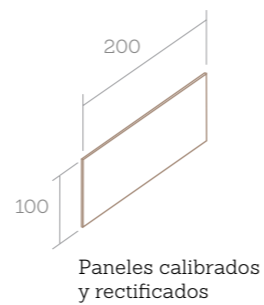

quick

Colores RAL opcionales
SolidStone
Antibacterias
Resistente UV
Grosor 0.6 cm
Admite reparaciones

Precios y medidas

	color estándar	color RAL
Natural Liso	215€ / m2	237€ / m2
Natural Pizarra	215€ / m2	237€ / m2
Forest	260€ / m2	
Elements	260€ / m2	

Ver opciones de perfilera de remate en página 145

Colores liso y pizarra

Colores elements

Colores forest